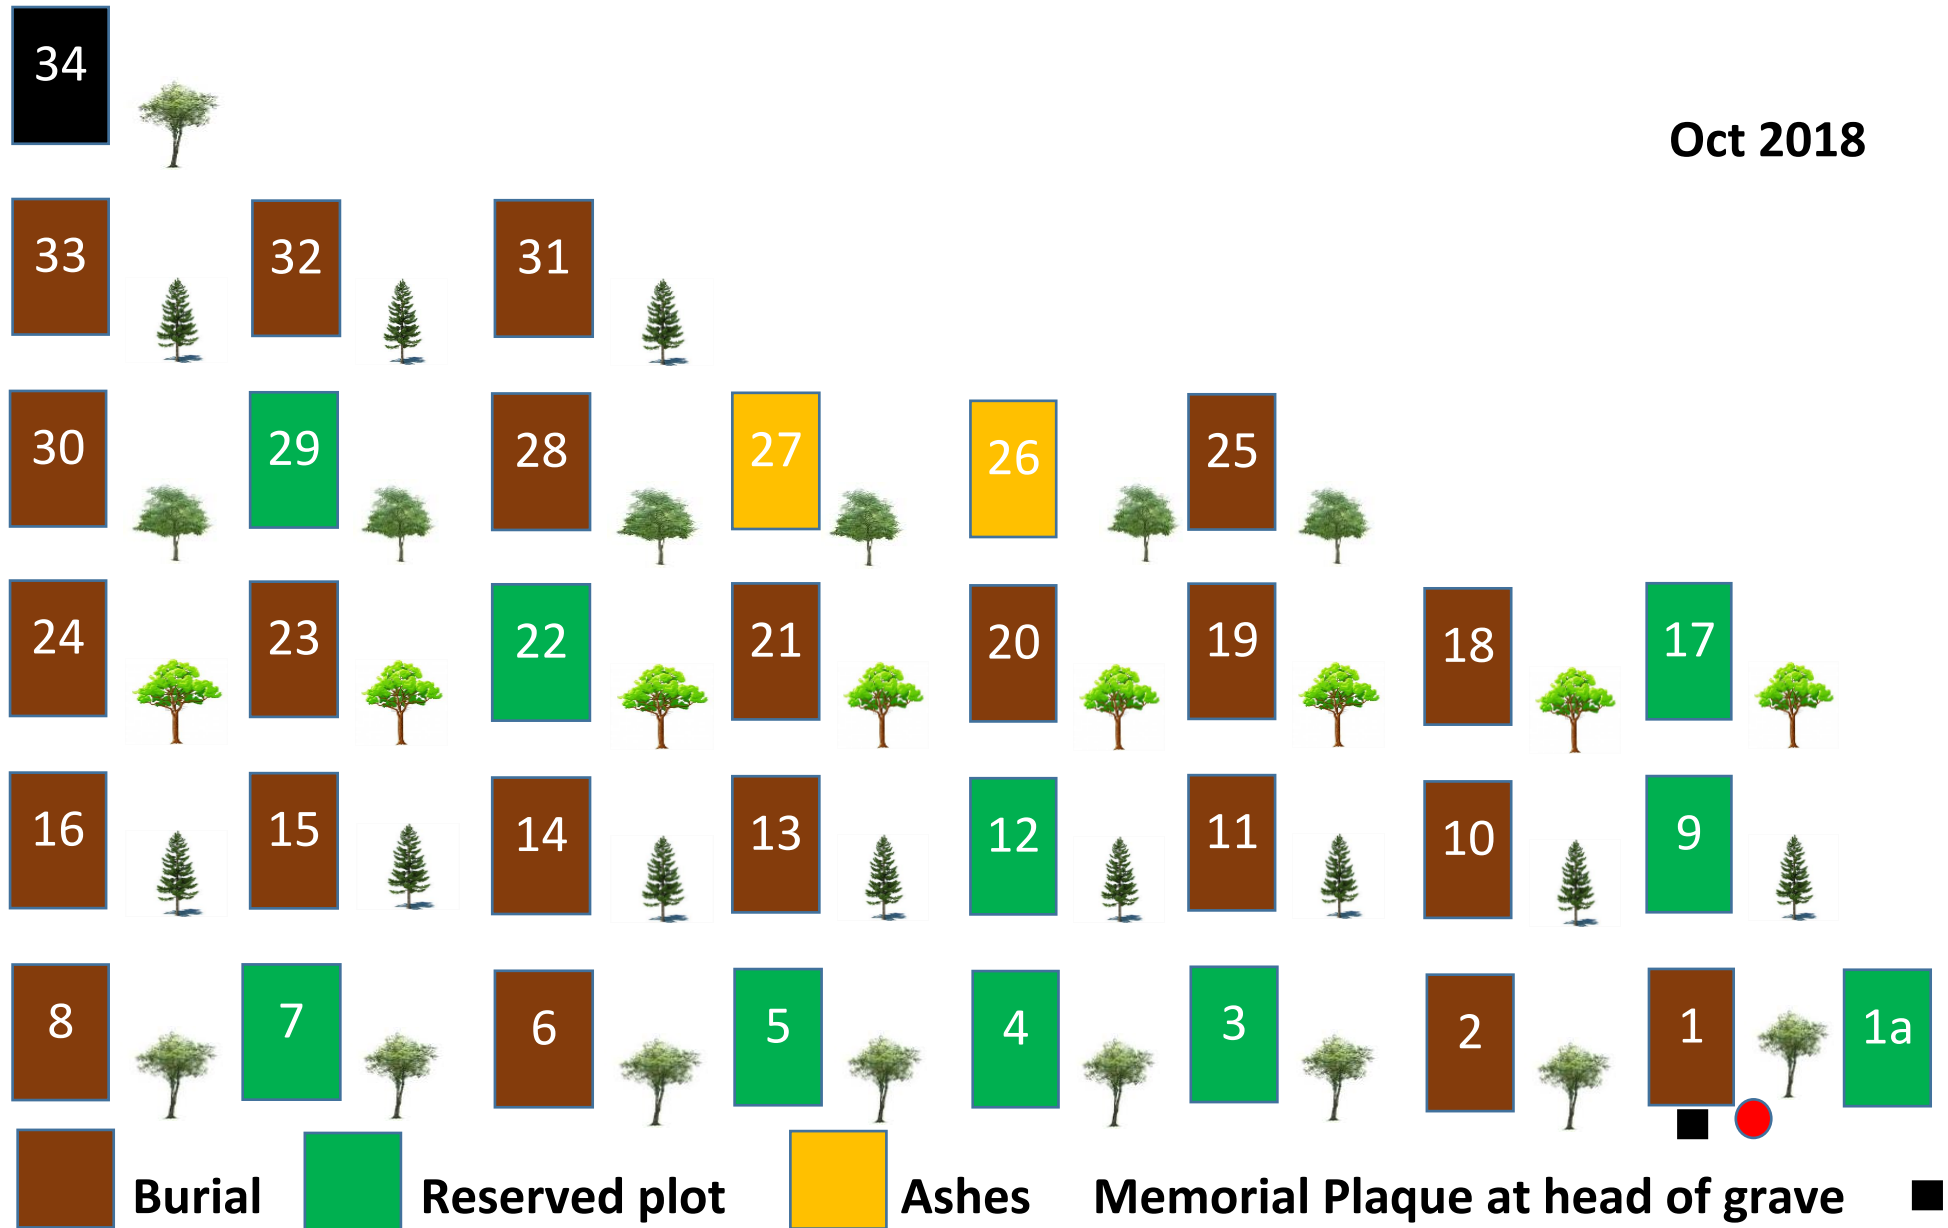

# Yealmpton Woodland Burial

Grove H

Nov 2017

Memorial trees are planted to the right of graves.

You are here